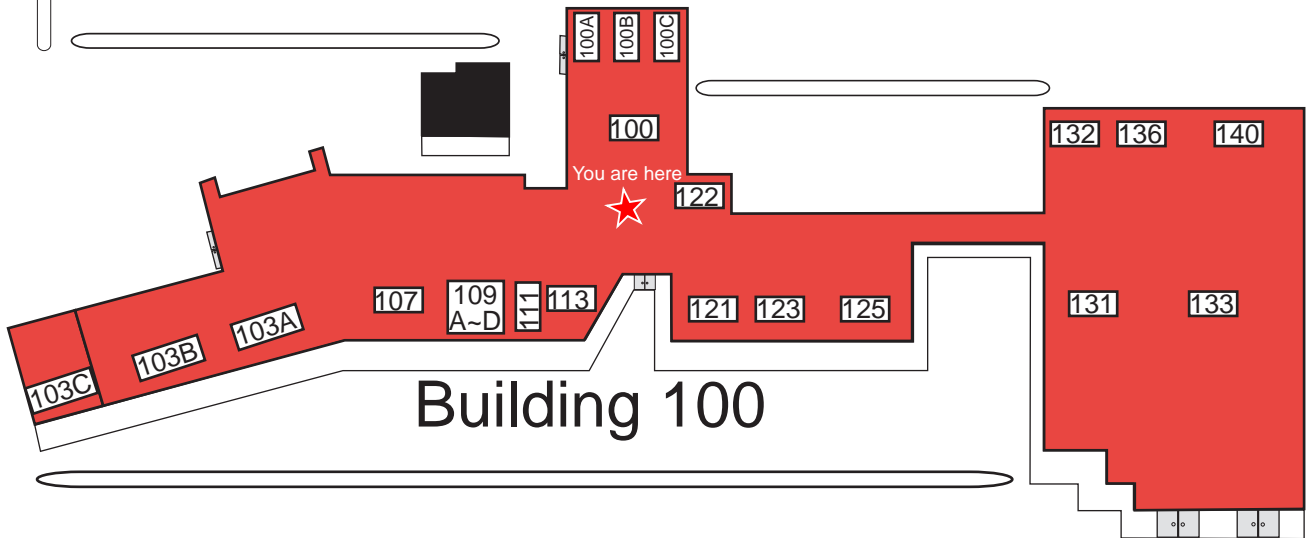

Building 700

Building 600

Building 500

Building 400

Building 300

Building 200

Building 100

Paradise Campus

Buildings:

- 1-Educational Outreach (Rooms 100-140)
- 2-
- 3-
- 4-Classrooms (Rooms 400-403)
- 5-Classrooms and ROTC (Rooms 500-512)
- 6-Nevada Center for Advanced Computational Methods (Building 600)
- 7-Nevada Small Business Development Center (Building 700)

Bock Street

Swenson Street

Tropicana Avenue